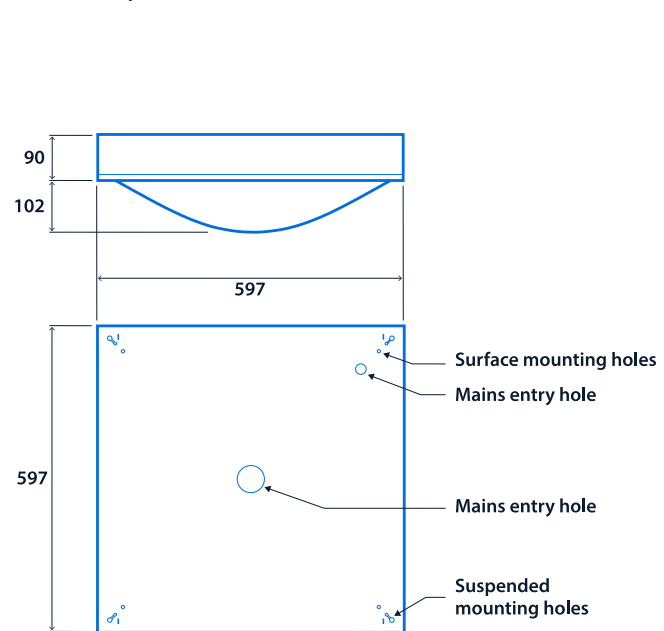

Up to IP40 (IP20 above ceiling)

Up to IK09

Up to 150.6 LL/CW

SMARTSCAN

LUXGUARD

TM66 circularity score 2.7

Specification

Mounting	Recessed Surface Suspended	IP rating	Up to IP40 (IP20 above ceiling)
Impact rating	Up to IK09	Nominal size	600 x 600 mm
Max presence detection height	8 m		

Power

LED power	15 W - 33 W	Circuit power	18 W - 37 W
-----------	-------------	---------------	-------------

LED characteristics

CRI	80+	Colour temperature	4000 K
Rated life (hours)	100 K - L90/B10		

Compliance

UKCA	Yes	CE	Yes
Energy efficiency class	This product contains a light source of Thermoplastic rating energy efficiency class B		TP(a)

Dimensions

Recessed version

Surface/Suspended version

3-pole TEE (SmartScan versions)
Fast-Fix wiring enclosure (Non-dimming and DALI versions)