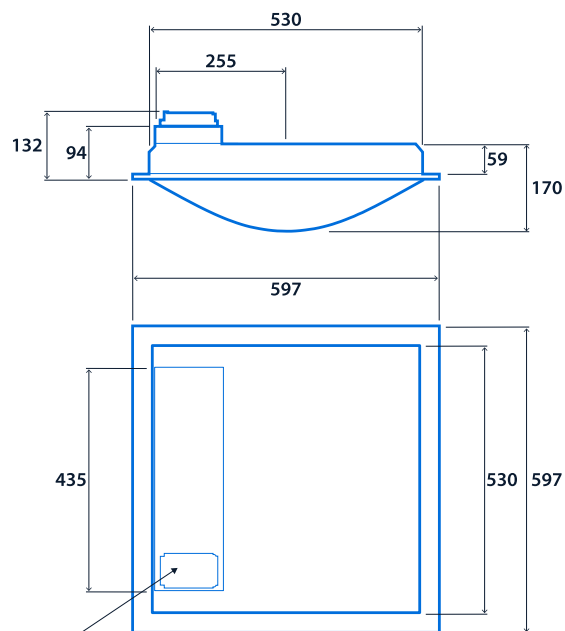

Up to IP40 (IP20 above ceiling)

Up to IK09

Up to 150.6 LL/CW

SMARTSCAN

LUXGUARD

TM66 circularity score 2.7

Specification

Mounting	Recessed Surface Suspended	IP rating	Up to IP40 (IP20 above ceiling)
Impact rating	Up to IK09	Nominal size	600 x 600 mm
Max presence detection height	8 m		

Power

LED power	15 W - 33 W	Circuit power	18 W - 37 W
-----------	-------------	---------------	-------------

LED characteristics

CRI	80+	Colour temperature	4000 K
Rated life (hours)	100 K - L90/B10		

Compliance

UKCA	Yes	CE	Yes
Energy efficiency class	This product contains a light source of Thermoplastic rating energy efficiency class B		TP(a)

Dimensions

Recessed version

Surface/Suspended version

3-pole TEE (SmartScan versions)
Fast-Fix wiring enclosure (Non-dimming and DALI versions)