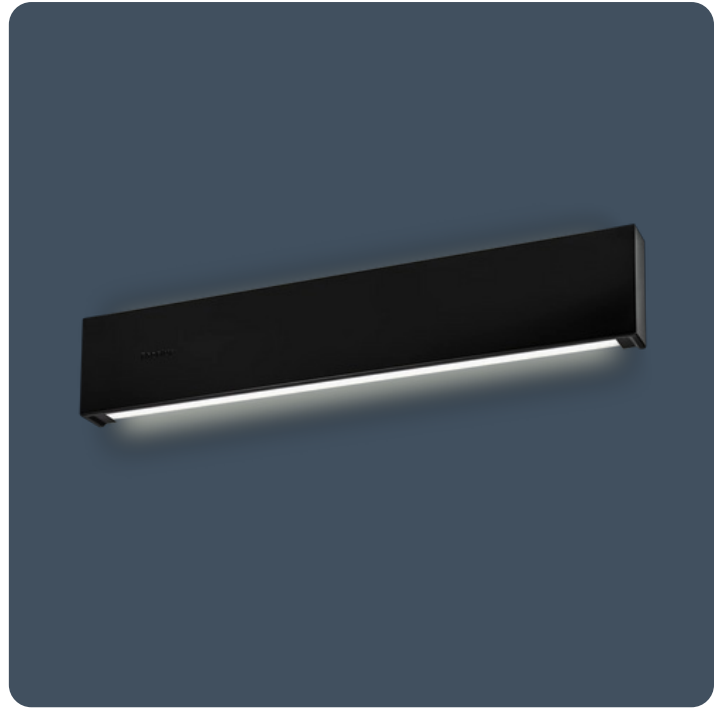

### Wall mounted up and downlighters

Wall mounted linear luminaires with upward and downward light component. Steel body finished in either white or black with opal polycarbonate diffusers. Can be mounted vertically as well as horizontally. Kast is ideal for corridors or stairwell applications.

Applications: corridors, stairwells, reception areas, meeting rooms, offices.

- Can be mounted horizontally or vertically
- Integral emergency and SmartScan emergency options
- SmartScan wireless technology removes the need for control cabling. Ideal for retrofit