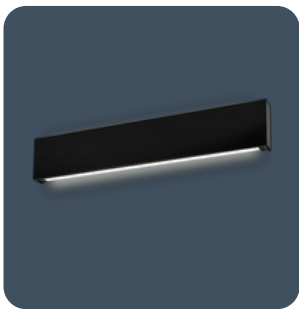

Dimensions

Click or scan here
View Kast variants using our
online filtering tool