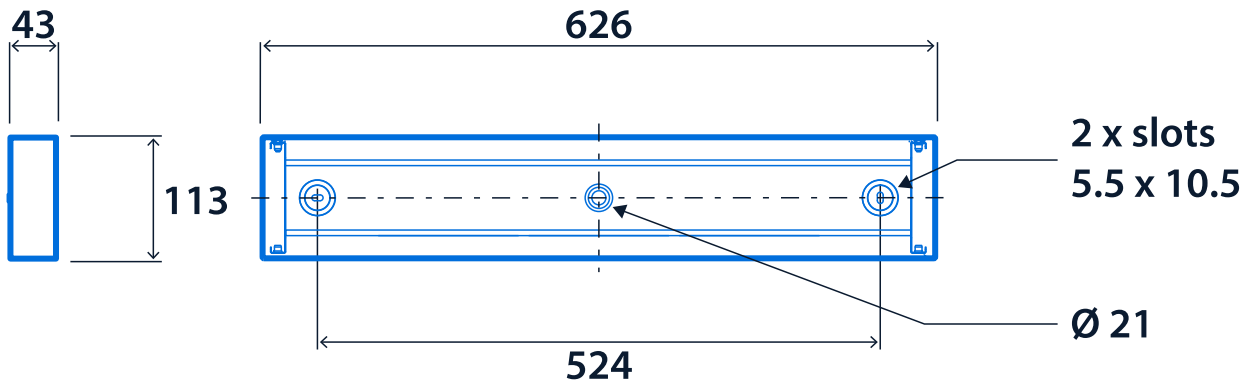

Dimensions

Click or scan here
View Kast variants using our
online filtering tool