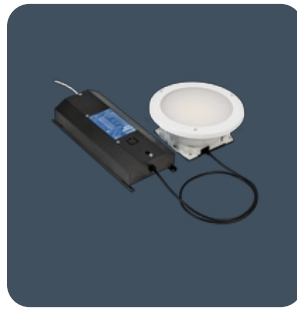

Dimensions

Click or scan here
View G3 AL variants using our
online filtering tool