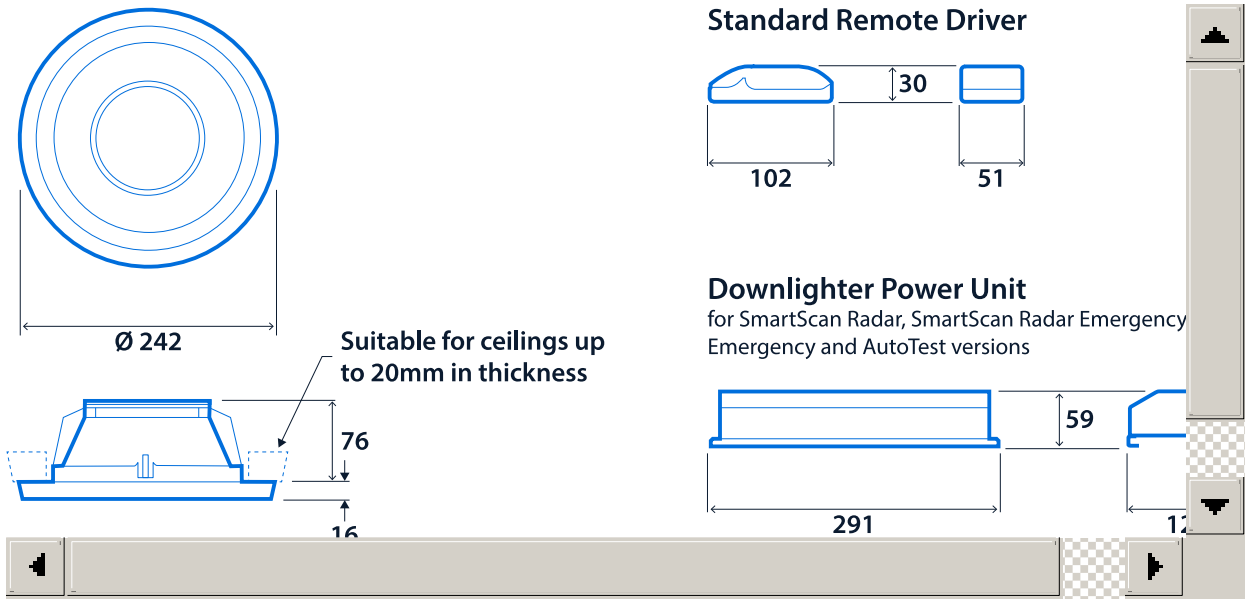

Dimensions

Click or scan here
View G3 AL variants using our
online filtering tool