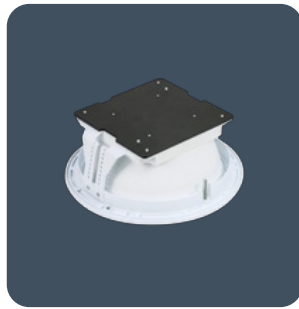

Dimensions

Click or scan here
View G3 AL variants using our
online filtering tool