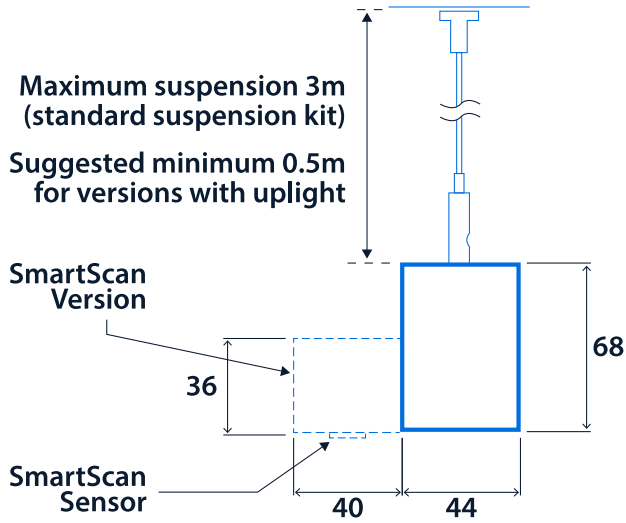

Dimensions

Suspended version