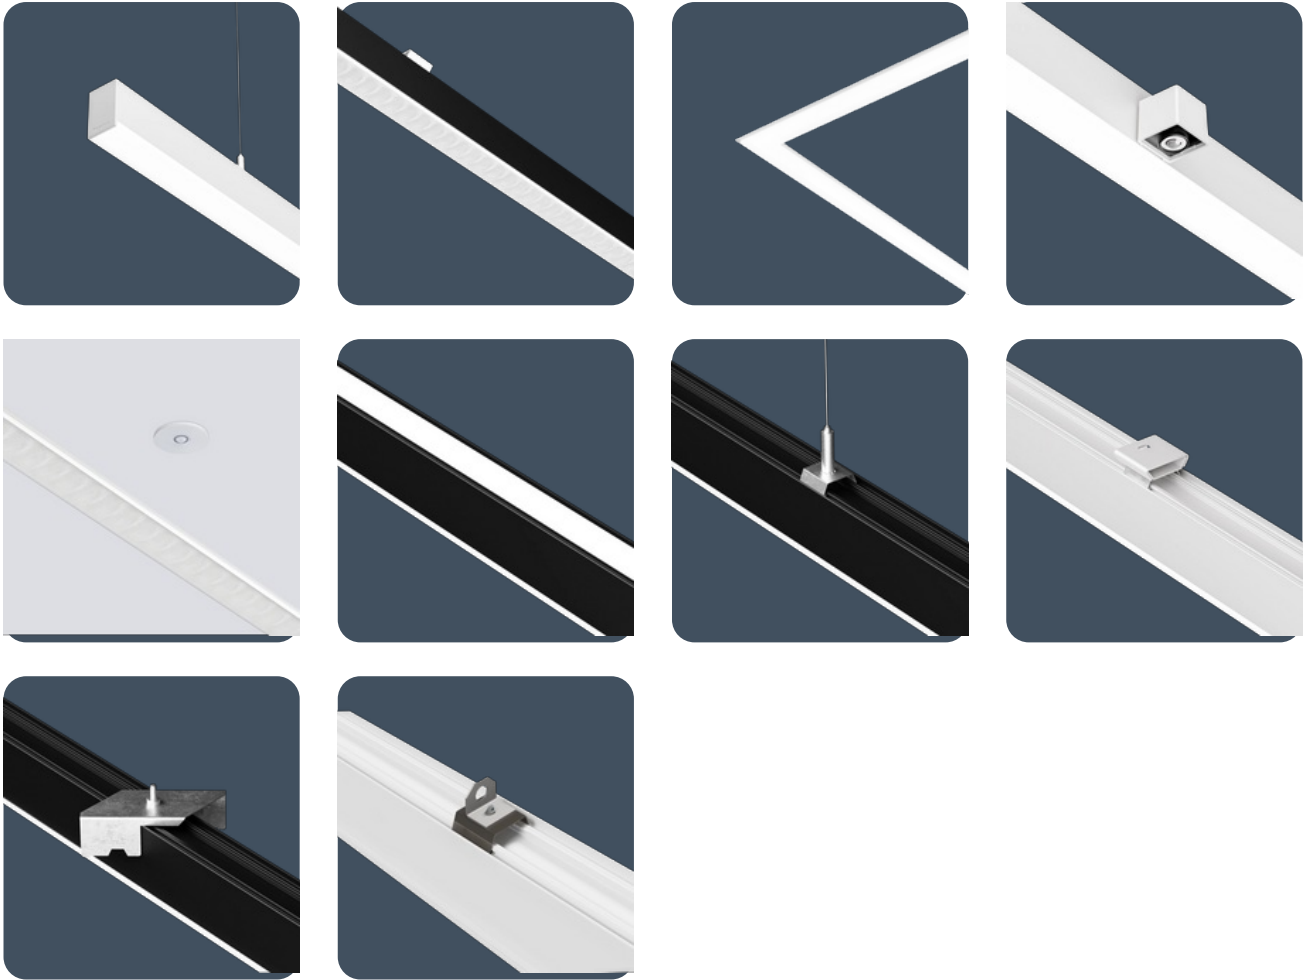

Flexbar Diffuser

Click or scan here
View Flexbar Diffuser variants
using our online filtering tool