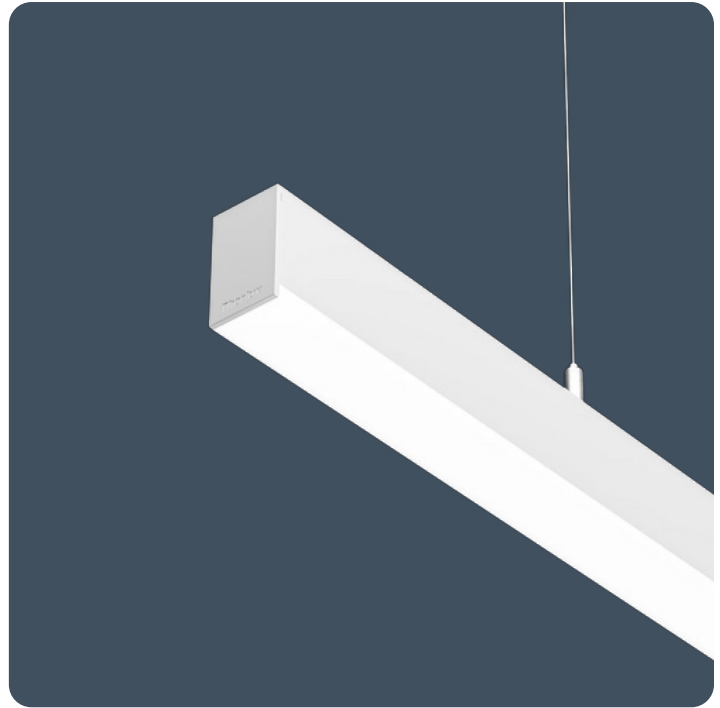

Slimline, linear luminaires

Flexbar Diffuser is an elegant, linear luminaire ideal for a wide range of applications. The uninterrupted diffuser creates striking lines of light across the ceiling whether it be surface, suspended or recessed mounted. The range includes individual, continuous and corner lengths to allow designers to be flexible with their lighting designs.

The dropped diffuser, available in opal and low-glare, provides upward light, creating a softer appearance whilst supporting illumination on the walls and ceiling, and aiding compliance to EN 12464-1 and LG7.

Applications: offices, education, meeting rooms, healthcare, circulation, leisure and retail.

- Integral through wiring system with plug and socket connector versions
- TM66 score of 2.6 - LIA/CIBSE certification scheme TSD-012 verified
- White (RAL 9016) or black (RAL 9005) body finishes
- Polycarbonate TP(a) fire-retardant diffuser in opal or low glare options
- Versions with optional uplight component
- Surface, suspended and recessed mounting options
- Low glare optics for EN12464-1 / LG7 (<math><1500\text{cd/m}^2 @ 65^\circ</math>) when using the low glare diffuser

Notes: See installation leaflet for fixing locations

IP20

Up to 135.3 LL/CW

SMARTSCAN

LUXGUARD

TM66 circularity score 2.6

Specification

Mounting	Recessed Surface Suspended	IP rating	IP20
Nominal size	850 x 870 mm 1400 mm 2800 mm	Max presence detection height	8 m

Sustainability

TM66 circularity score	2.6

Lighting

Optic	Low glare diffuser Opal diffuser	Lumen output	1,775 lm - 8,920 lm
Efficacy	Up to 135.3 LL/CW		

Emergency data

Emergency lumen output	350 lm - 365 lm	Emergency type	Maintained
Emergency duration	3 hours	Battery specification	Nickel Metal Hydride (NiMH)