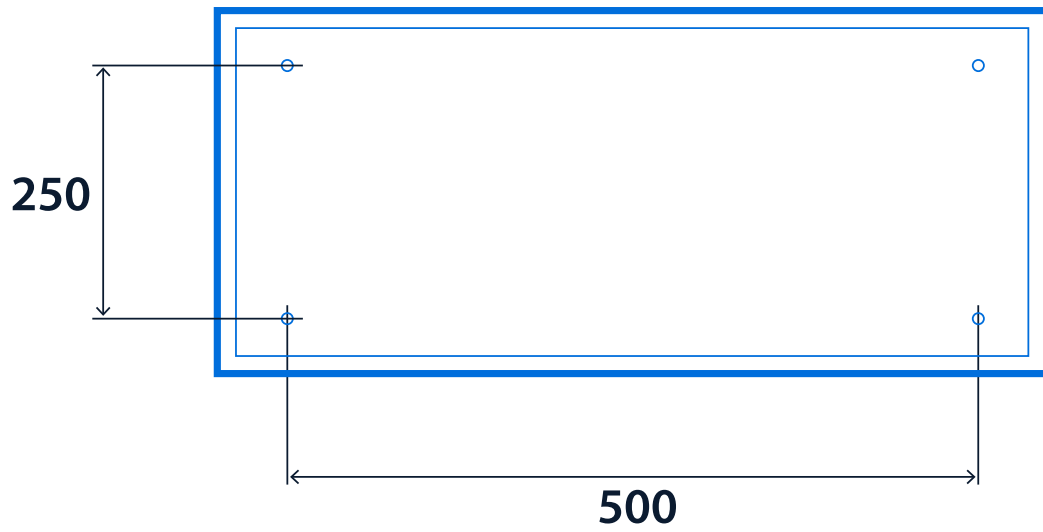

- Extremely long LED lifetime, up to 100,000 hours
- 60 m maximum viewing distance in accordance with BS EN 1838
- Three hour, maintained emergency operation
- Choice of ISO 7010 legends
- Simple to install, full status reporting SmartScan wireless communication versions

IP20

0 LL/CW

SMART-SCAN

Specification

Mounting	Surface	IP rating	IP20
----------	---------	-----------	------

Emergency data

Legend type	ISO 7010 arrow down ISO 7010 arrow left ISO 7010 arrow right ISO 7010 arrow up	Maximum viewing distance	60 m
Emergency type	Maintained (wire link may be removed to enable non-maintained operation)	Emergency duration	3 hours
Battery specification	Nickel Metal Hydride (NiMH)		

Power

LED power	3 W	Circuit power	4 W - 4.5 W
-----------	-----	---------------	-------------

LED characteristics

Colour temperature	4000 K
--------------------	--------

Compliance

UKCA	Yes	CE	Yes
------	-----	----	-----

Dimensions

Click or scan here
View Exit Sign XL variants using
our online filtering tool

Information is correct as of 01 Jan 2025, however must not be interpreted as a guarantee of individual product performance and/or characteristics. We reserve the right to alter specifications and designs without prior notice.