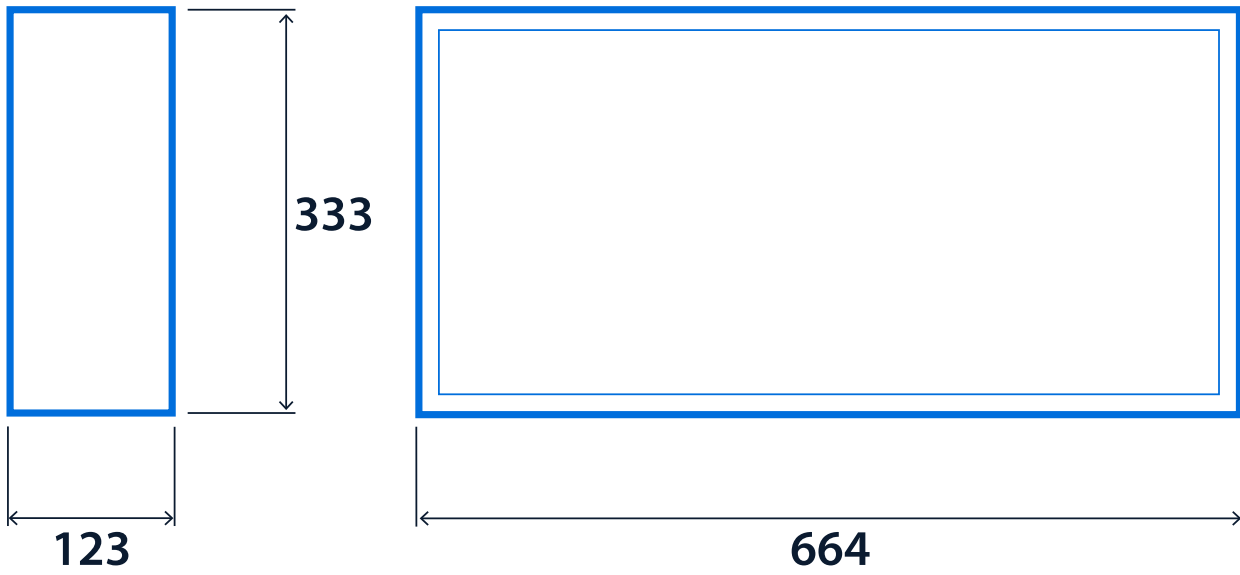

IP20

0 LL/CW

SMART-SCAN

Specification

Mounting	Surface	IP rating	IP20
----------	---------	-----------	------

Emergency data

Legend type	ISO 7010 arrow down ISO 7010 arrow left ISO 7010 arrow right ISO 7010 arrow up	Maximum viewing distance	60 m
Emergency type	Maintained (wire link may be removed to enable non-maintained operation)	Emergency duration	3 hours
Battery specification	Nickel Metal Hydride (NiMH)		

Power

LED power	3 W	Circuit power	4 W - 4.5 W
-----------	-----	---------------	-------------

LED characteristics

Colour temperature	4000 K
--------------------	--------

Compliance

UKCA	Yes	CE	Yes
------	-----	----	-----

Dimensions

Click or scan here
View Exit Sign XL variants using
our online filtering tool

Information is correct as of 01 Jan 2025, however must not be interpreted as a guarantee of individual product performance and/or characteristics. We reserve the right to alter specifications and designs without prior notice.