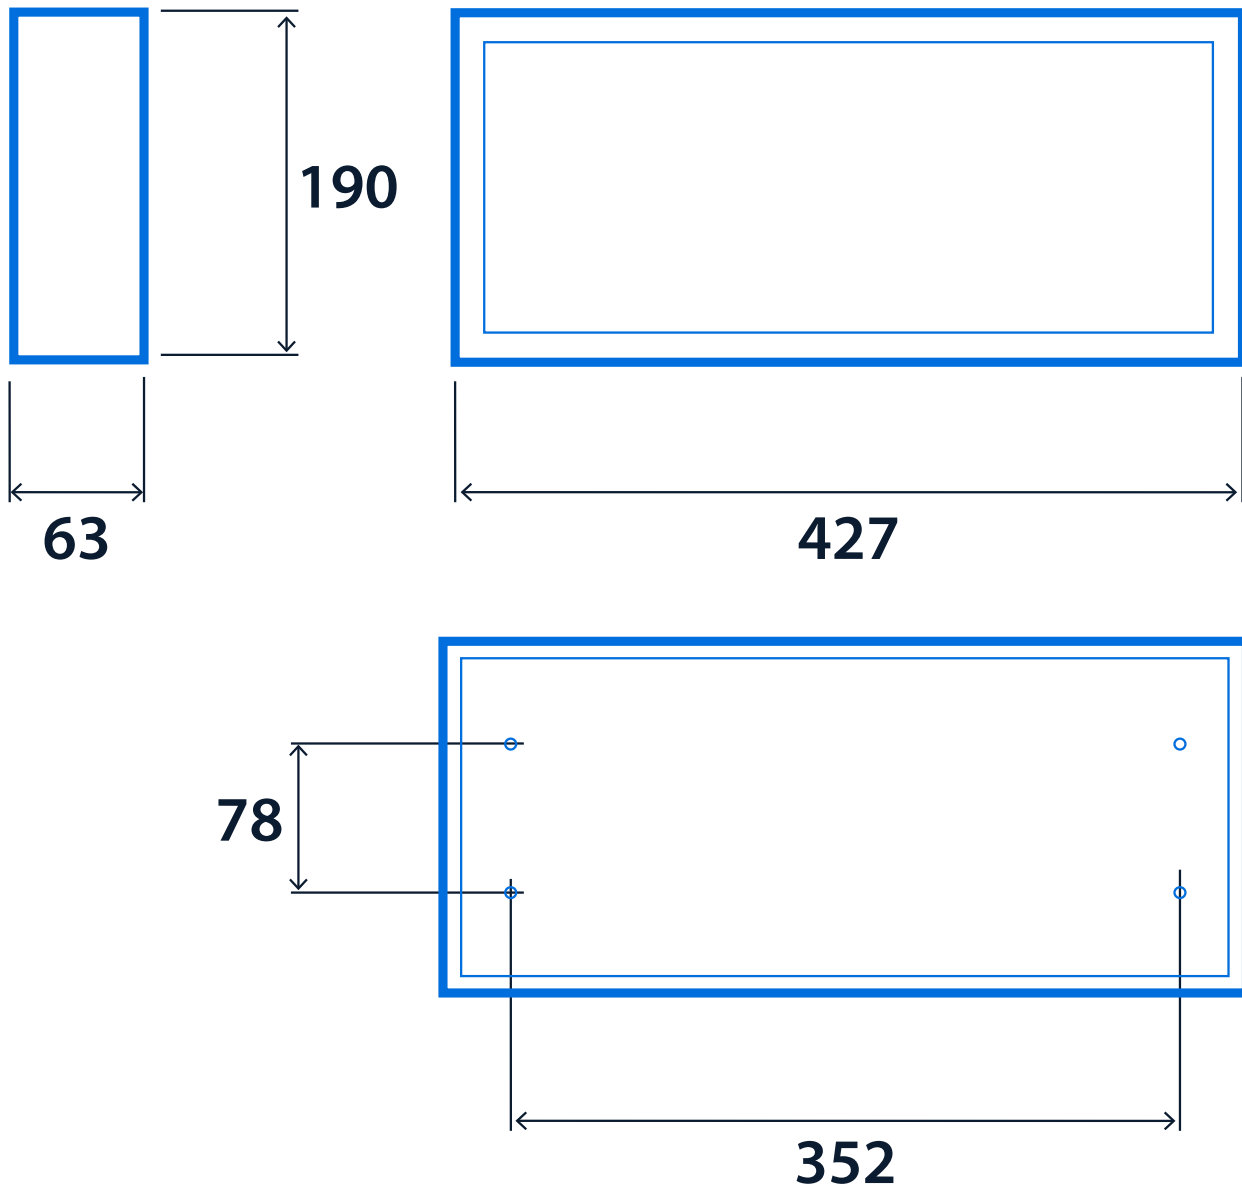

- Extremely long LED lifetime, up to 100,000 hours
- 34 m maximum viewing distance in accordance with BS EN 1838
- Three hour, maintained or non-maintained emergency operation
- Choice of legends
- Simple to install, full status reporting SmartScan wireless communication versions

Notes: Two batteries required per luminaire

IP40

0 LL/CW

Specification

Mounting	Surface	IP rating	IP40
----------	---------	-----------	------

Emergency data

Legend type	EURO arrow down EURO arrow left EURO arrow right ISO 7010 arrow down ISO 7010 arrow left ISO 7010 arrow right ISO 7010 arrow up	Maximum viewing distance	34 m
Emergency type	Maintained Non-maintained	Emergency duration	3 hours
Battery specification	Nickel Metal Hydride (NiMH)		

Power

LED power	4 W	Circuit power	6 W
-----------	-----	---------------	-----

LED characteristics

Colour temperature	4000 K		
--------------------	--------	--	--

Compliance

UKCA	Yes	CE	Yes
------	-----	----	-----

Dimensions

Click or scan here
View Exit Sign variants using
our online filtering tool

Information is correct as of 01 Jan 2025, however must not be interpreted as a guarantee of individual product performance and/or characteristics. We reserve the right to alter specifications and designs without prior notice.