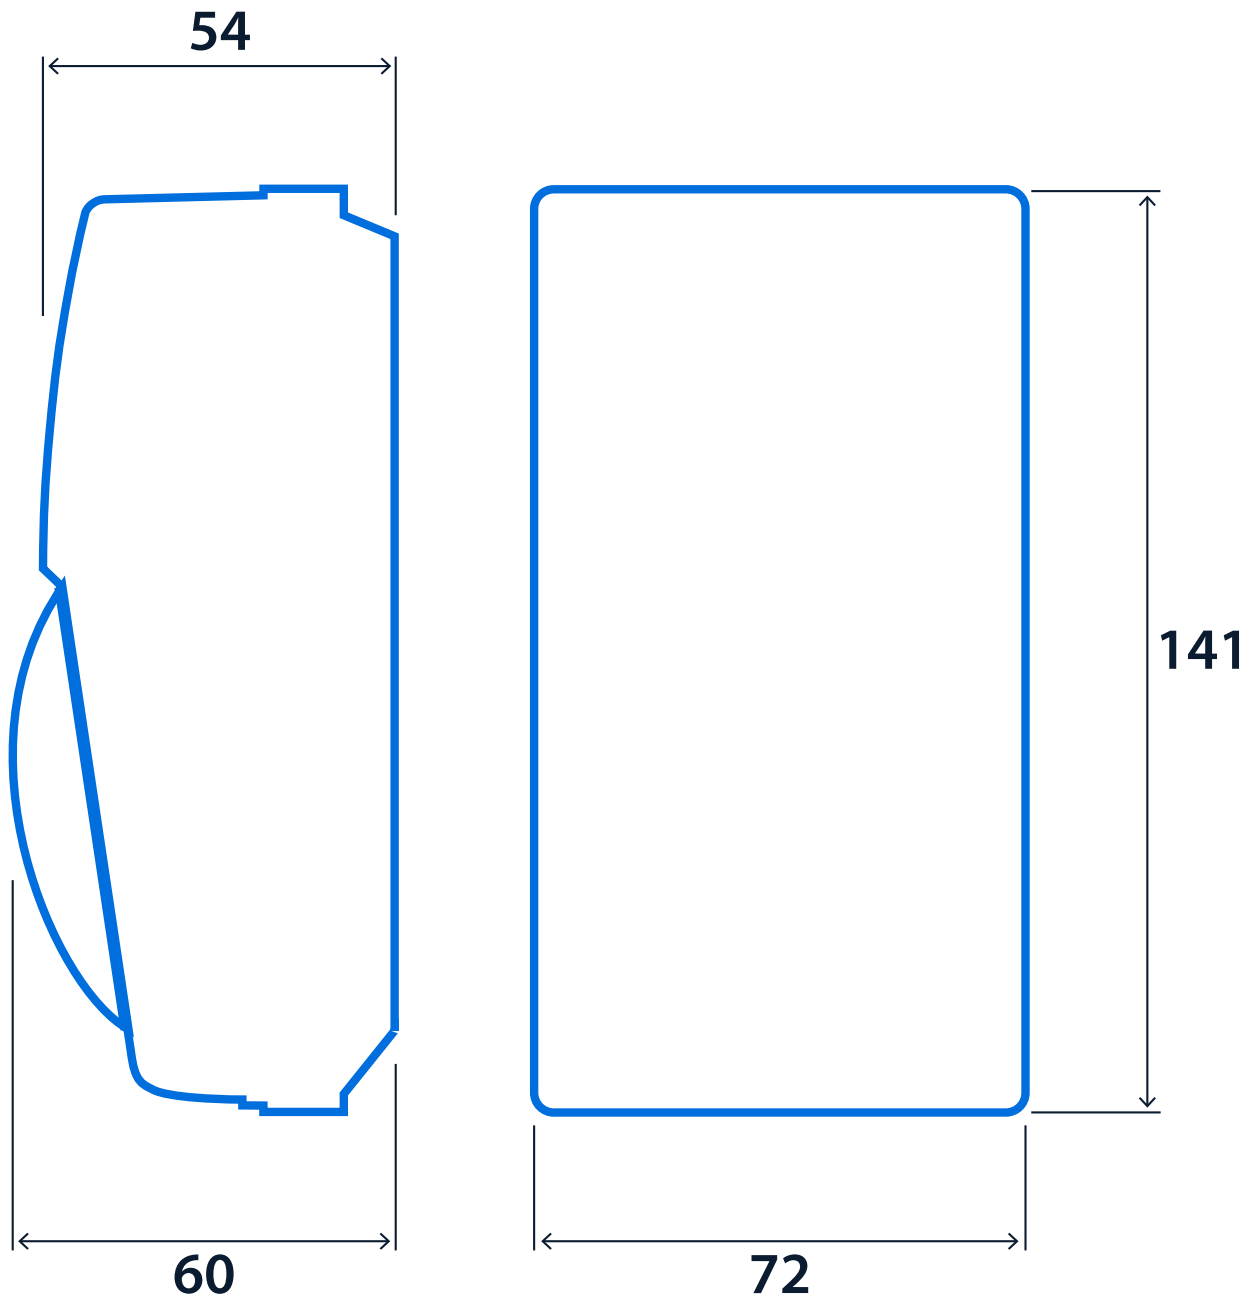

Wall mounted passive infra-red detectors

Passive infra-red detectors for wall mounting in corridors or large open plan spaces. For use with the ECO-Controller.

- Detection coverage up to 15 m
- Simple to install - Wall mounted at 1.5 - 2.5 m height
- Weatherproof - Classified IP54
- Connects to the Eco-Controller (ECO 9345) via low-voltage connection

IP54

Specification

IP rating IP54

Compliance

UKCA	Yes	CE	Yes
------	-----	----	-----

Dimensions

Click or scan here
View Eco Corridor / Area Sensors
variants using our online
filtering tool

Information is correct as of 01 Jan 2025, however must not be interpreted as a guarantee of individual product performance and/or characteristics. We reserve the right to alter specifications and designs without prior notice.