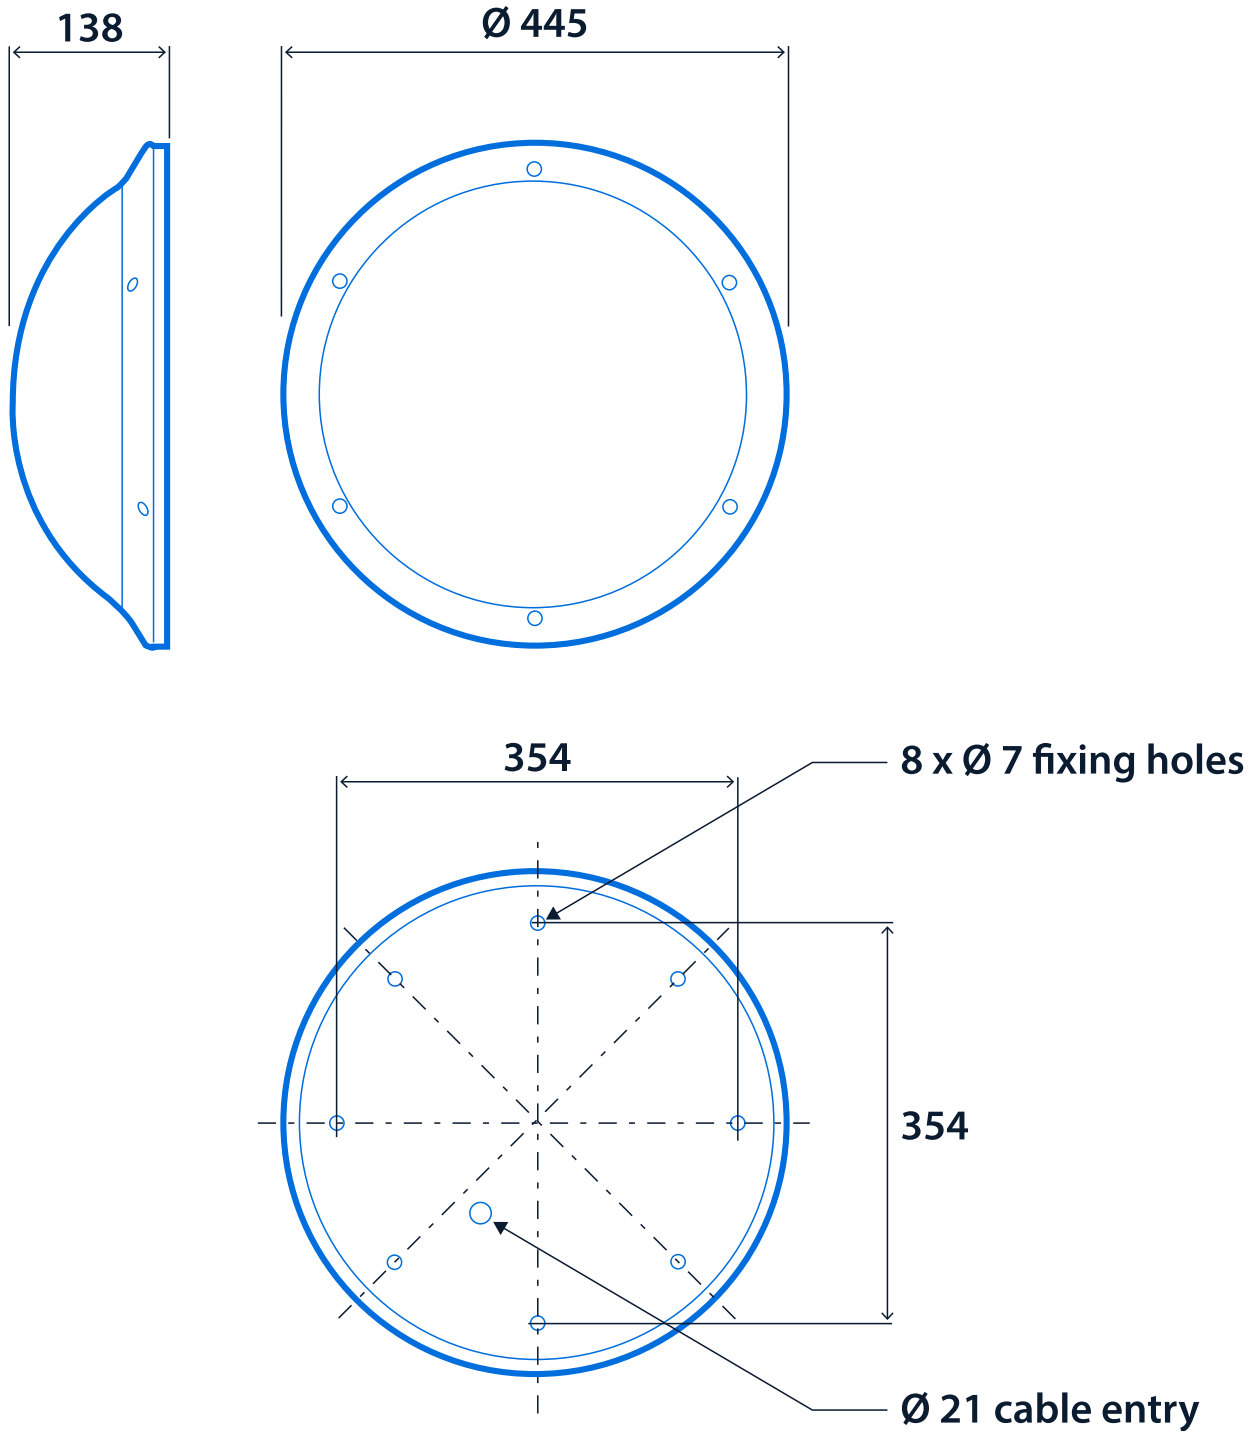

Notes: Finished white (RAL 9010) as standard. Other colour options are available to special order.

IP66

IK11

Up to 108.2 LL/CW

Specification

Mounting	Surface	IP rating	IP66
Impact rating	IK11	Max presence detection height	4 m

Power

LED power	21 W - 27 W	Circuit power	25 W - 34 W
-----------	-------------	---------------	-------------

LED characteristics

CRI	80+	Colour temperature	3000 K 4000 K
Rated life (hours)	100 K - L80/B10		

Compliance

UKCA	Yes	CE	Yes
Energy efficiency class	This product contains a light source of energy efficiency class C		

Dimensions

Click or scan here
View Arcadian variants using
our online filtering tool